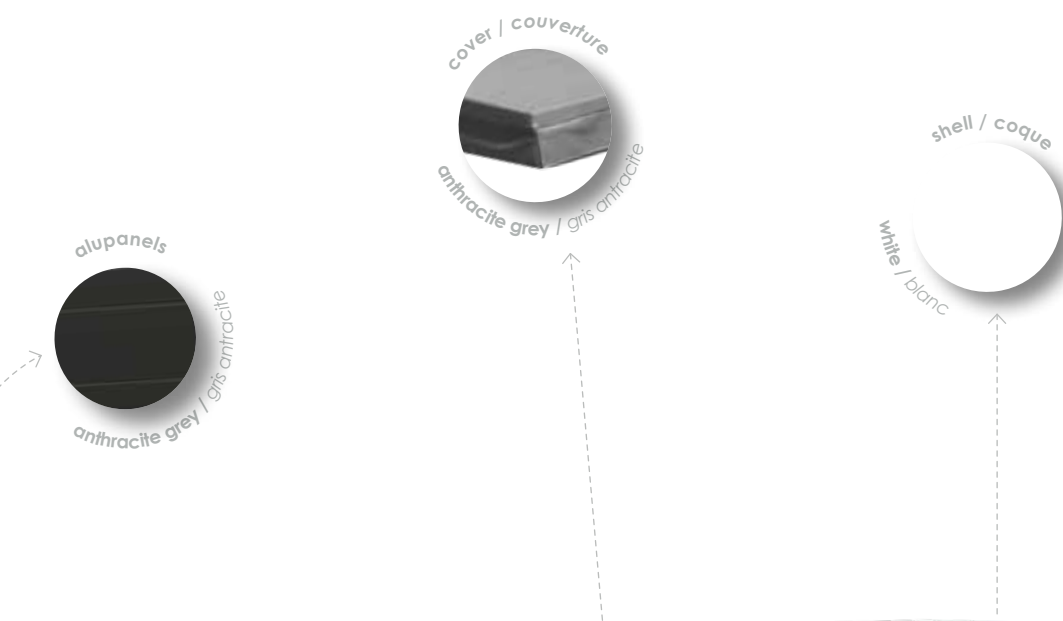

2 swim pumps + 1 massage pump

1 circulation pump

Technologies

BY-PASS

VENTURI

UV

ABOVE JETS
HANDRAIL

RGB SPOT

minipool range

diva pool 24, diva relax 25, diva pool 42, diva swim 42 & mirage

diva pools

Diva Pool 24

1.90 x 2.40 m
depth: 0.60m

 1 circulation pump

Diva Relax 25

2.50 x 2.30m
depth: 0.80m