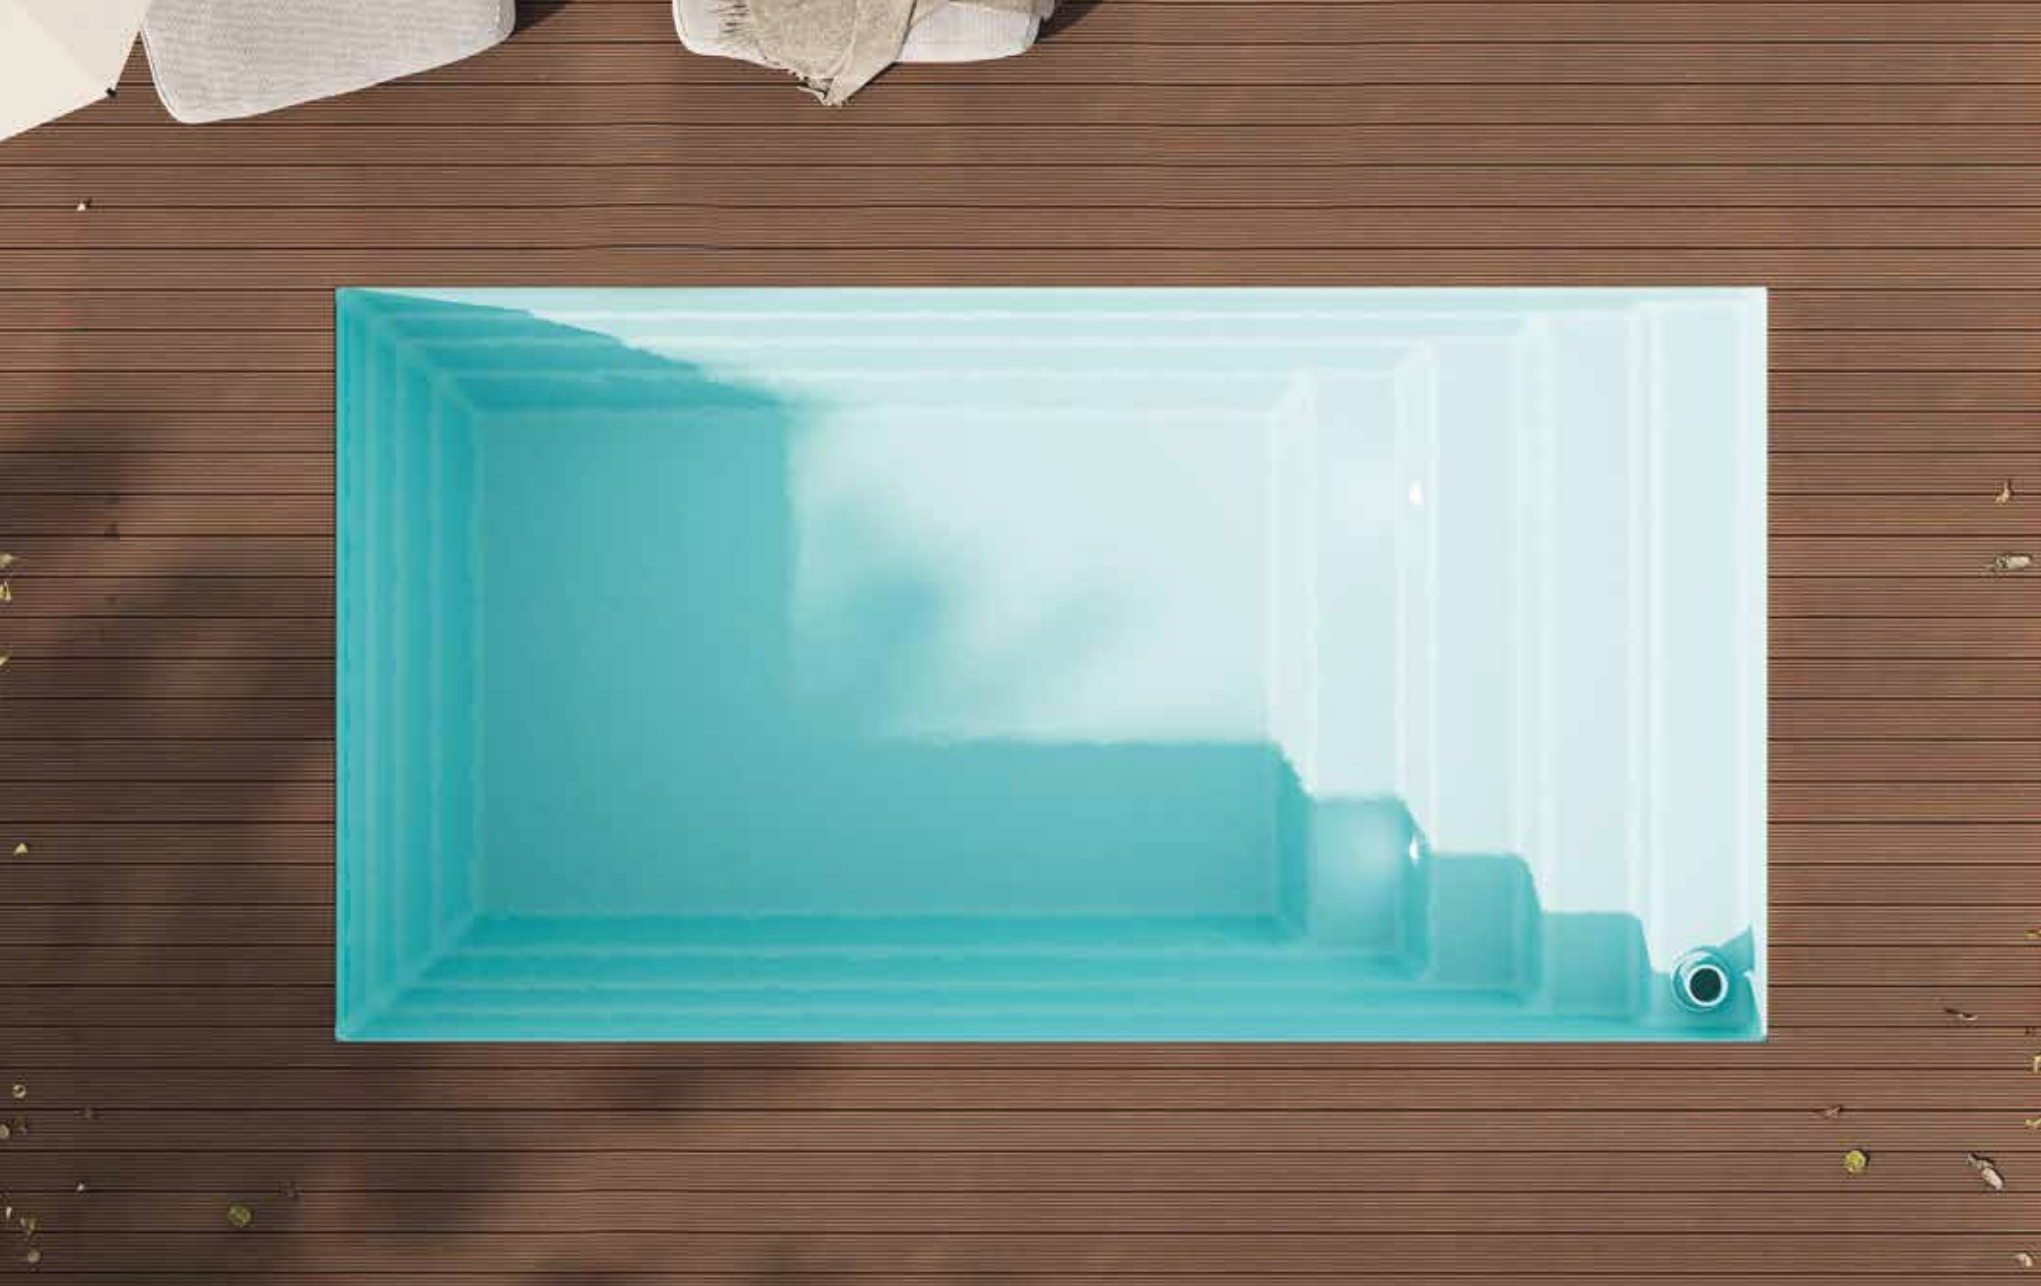

minipool range

diva pool 24, diva relax 25, diva pool 42, diva swim 42 & mirage

diva pools

Diva Pool 24

1.90 x 2.40 m
depth: 0.60m

 1 circulation pump

Diva Relax 25

2.50 x 2.30m
depth: 0.80m

 3 places
 1 massage pump
 1 circulation pump

Technologies

-  WATER HEATING
-  FILTRATION
-  CHROMOTHERAPY SPOT
-  BY-PASS

DIVA RELAX 25

diva pools

Diva Pool 42

4.20 x 2.30 m
depth: 1.30m

 1 circulation pump