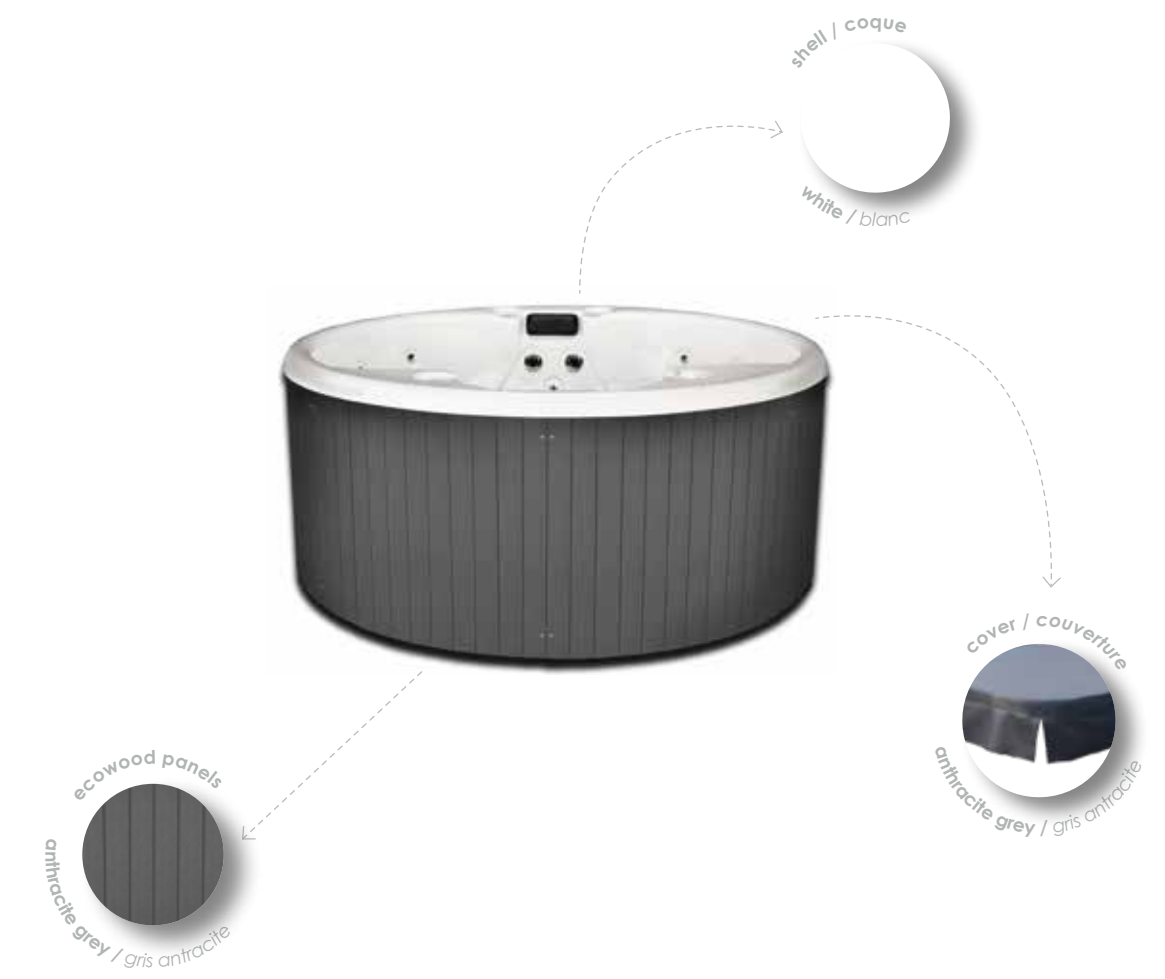

ria

2.10 x 2.10 m

5 places

24 jets

1 pump

Technologies