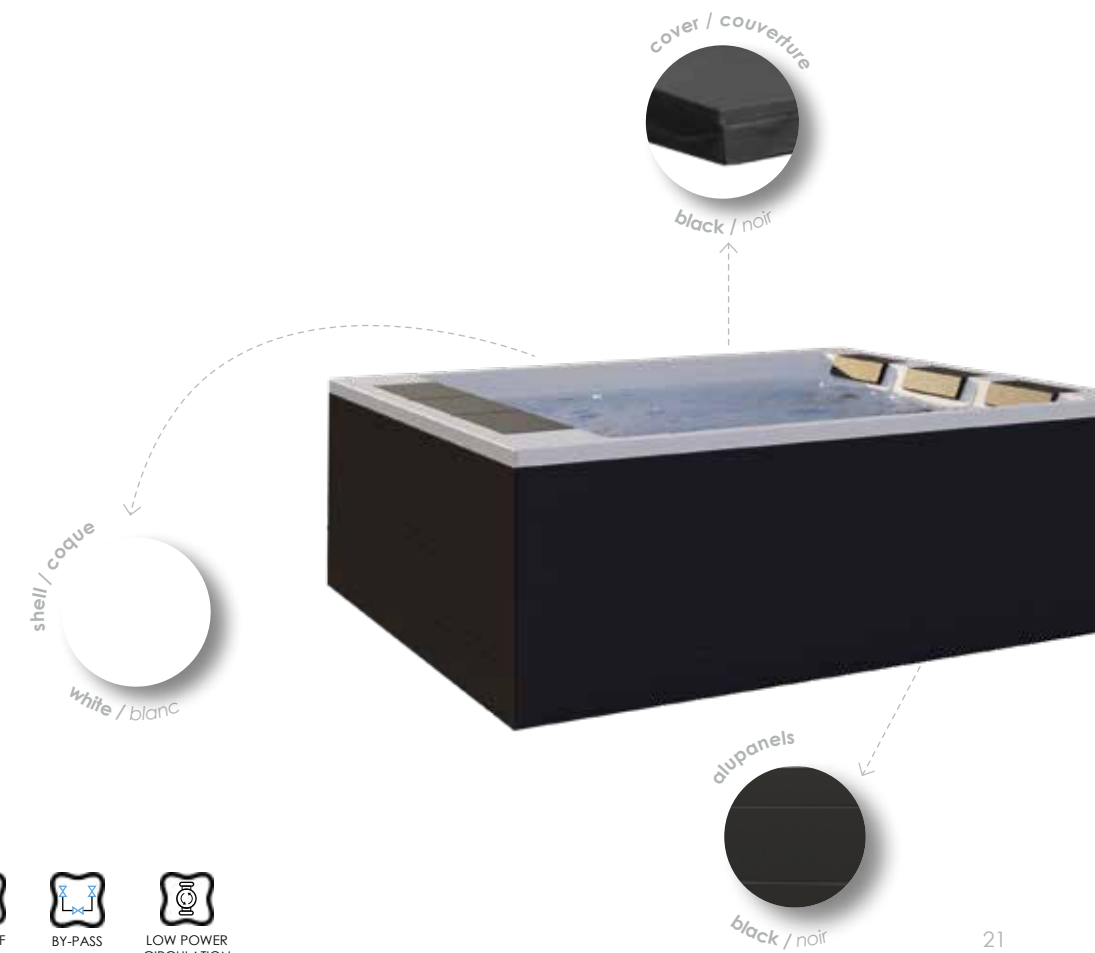

Technologies

Exclusive for DIVINE PLUS