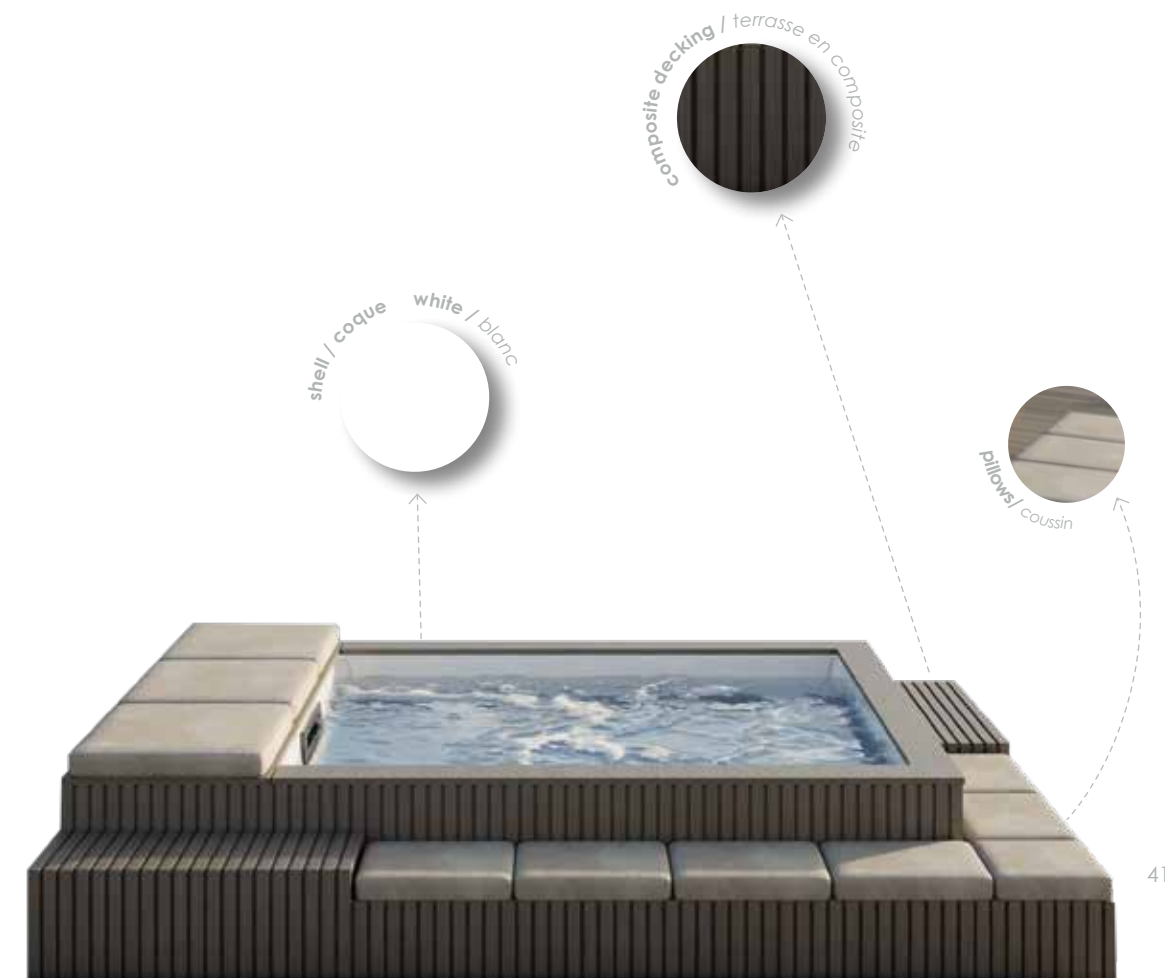

DIVA POOL 42

mirage

mirage 3020

3.00 x 2.00 m
depth: 0.70m

4 jets

circulation pump

Complements

PILLOW / COUSSIN 66
66 X 39 cm

MODULE 36
36 X 36 X 43 cm

MODULE 50
50 X 36 X 43 cm

MODULE 100
100 X 36 X 55 cm

Technologies

WATER HEATING

FILTRATION

CHROMOTHERAPY SPOT

BY-PASS

PORTABILITY

portcrl
By SUPERIOR WELLNESS

Portcrl by SUPERIOR WELLNESS